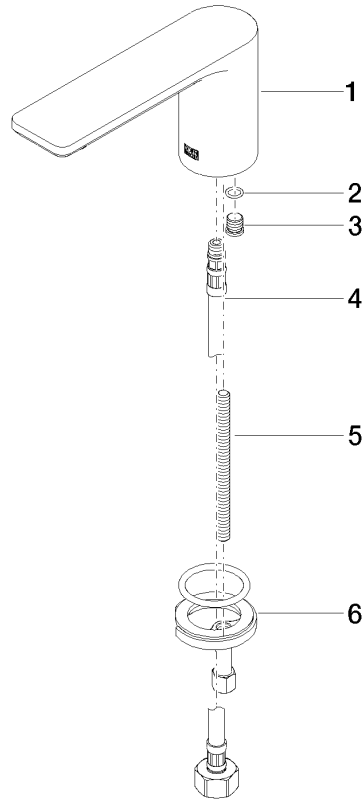

13 700 845

- 130mm projection
- fixed spout
- circular, air-enriched flow
- height of mixer 95 mm
- height up to aerator 75 mm
- hole diameter 35 mm
- 1/2" connection
- max. flow 5.7 l/min
- lead-free
- This product can help a building meet the requirements of Green Building Rating Systems, e.g. LEED®, BREEAM®, DGNB

13 700 845

mm [inches]

**Flow rate chart**

**Certificates**

LGA\_29120.

IAPMO\_N-4976.

WRAS\_1909064.

IAPMO\_4976 (4).

IAPMO\_6397.

13 700 845

**Spare parts list**

No.	Item Number	Name	Quantity used	Delivery time
1	90 11 84 015 00-00	spout	1	10
2	90 14 10 060 00 90	seal	1	2
3	09 31 20 065 90	plug	1	2
4	04 30 04 019 00 90	hose	1	2
5	09 31 11 012 90	pin	1	2
6	04 30 11 038 75 90	fixing set	1	2