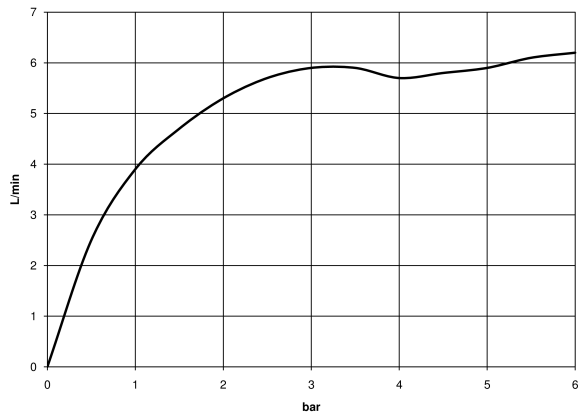

13 700 845

- 130mm projection
- fixed spout
- circular, air-enriched flow
- height of mixer 95 mm
- height up to aerator 75 mm
- hole diameter 35 mm
- 1/2" connection
- max. flow 5.7 l/min
- lead-free
- This product can help a building meet the requirements of Green Building Rating Systems, e.g. LEED®, BREEAM®, DGNB

13 700 845

mm [inches]

**Flow rate chart**

**Certificates**

LGA\_29120.

IAPMO\_N-4976.

WRAS\_1909064.

IAPMO\_4976 (4).